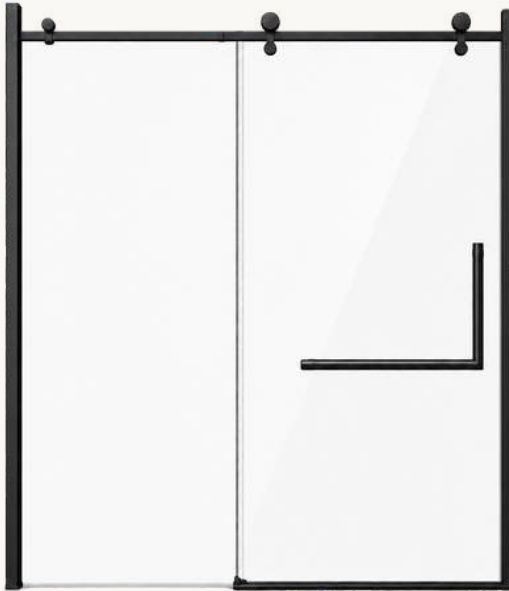

GLASS SHOWER ENCLOSURES

Glass Shower Door with 8mm Tempered Glass
304 Stainless Steel
Black