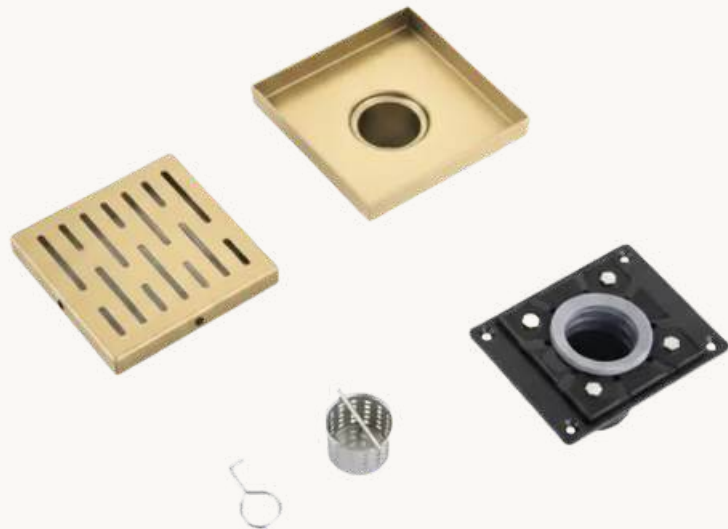

ND600-M

304 Stainless Steel Double Niche Shower Shelf
Marble
24"(L)x 12"(W)x3.96"(D)

Shower Linear Drains

Minimalist linear drains engineered for efficient water flow, seamless integration, and premium modern bathroom aesthetics.

ZM6C06-B

Square Drain Stainless Steel - Full Kit with
Flange
Black
6" x 6"

ZM6C06-S

Square Drain Stainless Steel - Full Kit with
Flange
Silver
6" x 6"

ZM6C06-G

Square Drain Stainless Steel - Full Kit with
Flange
Gold
6" x 6"