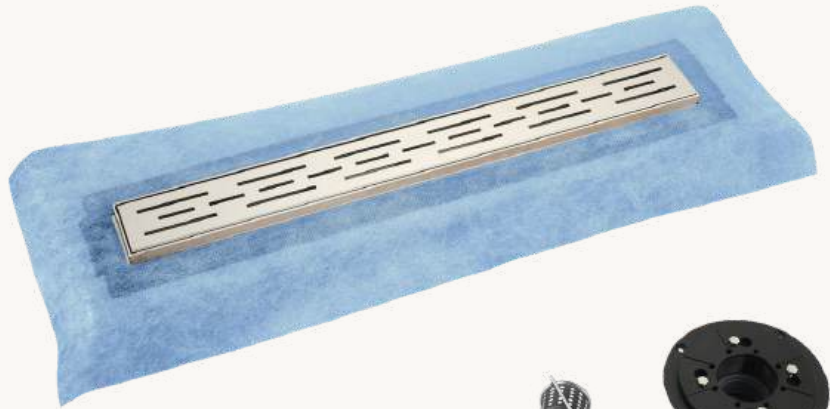

SH24C06-S

24" Linear Drain + Black Base with Membrane
Stainless Steel - Full Kit with Flange
Silver