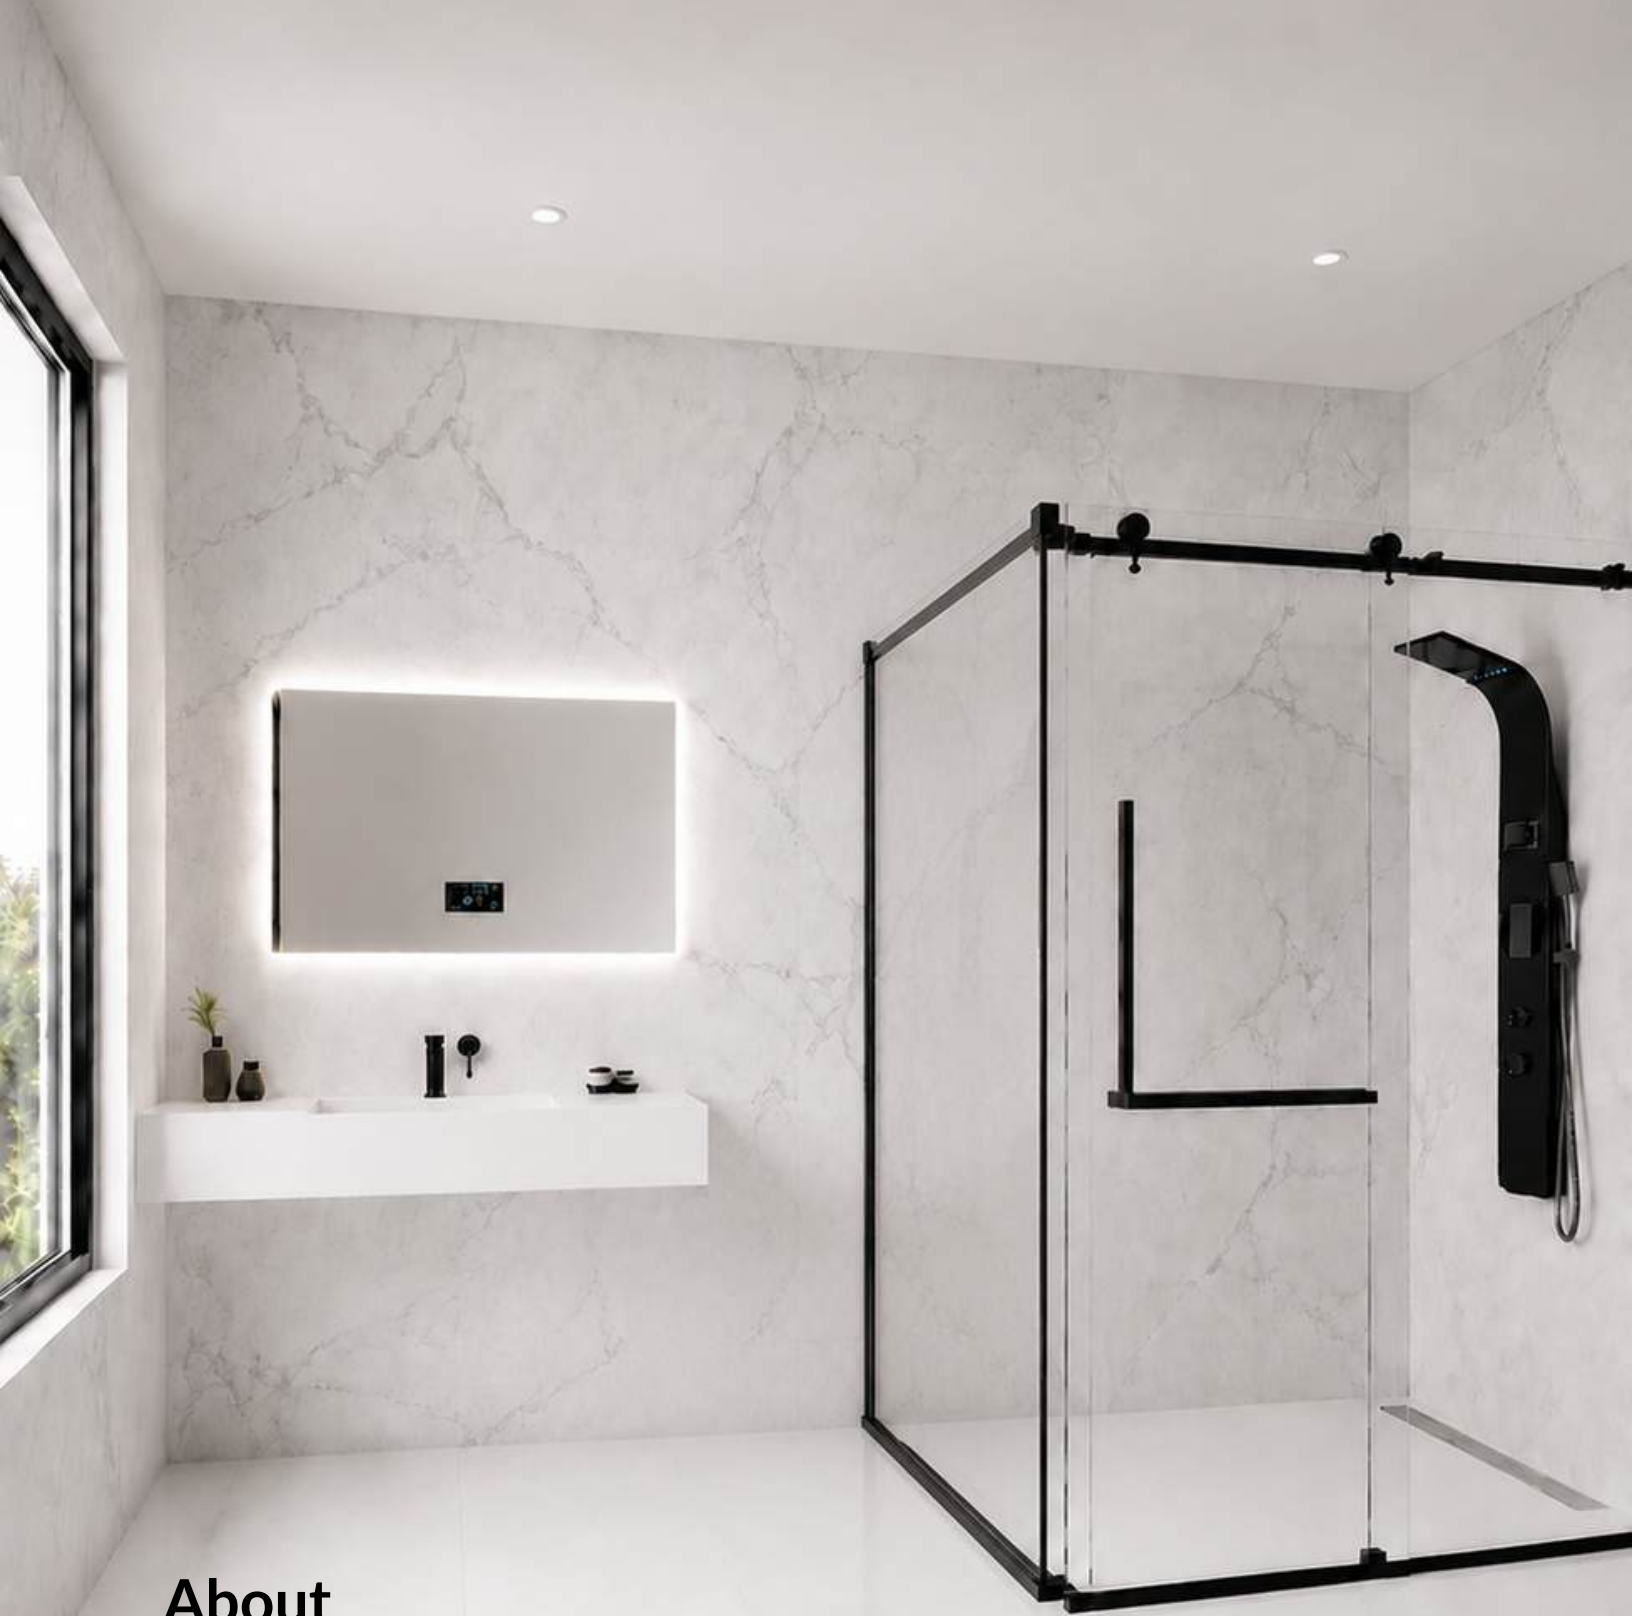

About

At Z&M Home Supplies, we believe modern homes deserve products that combine style, functionality, and durability. From premium kitchen sinks and luxury shower systems to elegant LED mirrors and bathroom accessories, our collection is designed to elevate everyday living with contemporary design and reliable performance. We are committed to delivering high-quality home improvement solutions that bring comfort, sophistication, and value to every space.