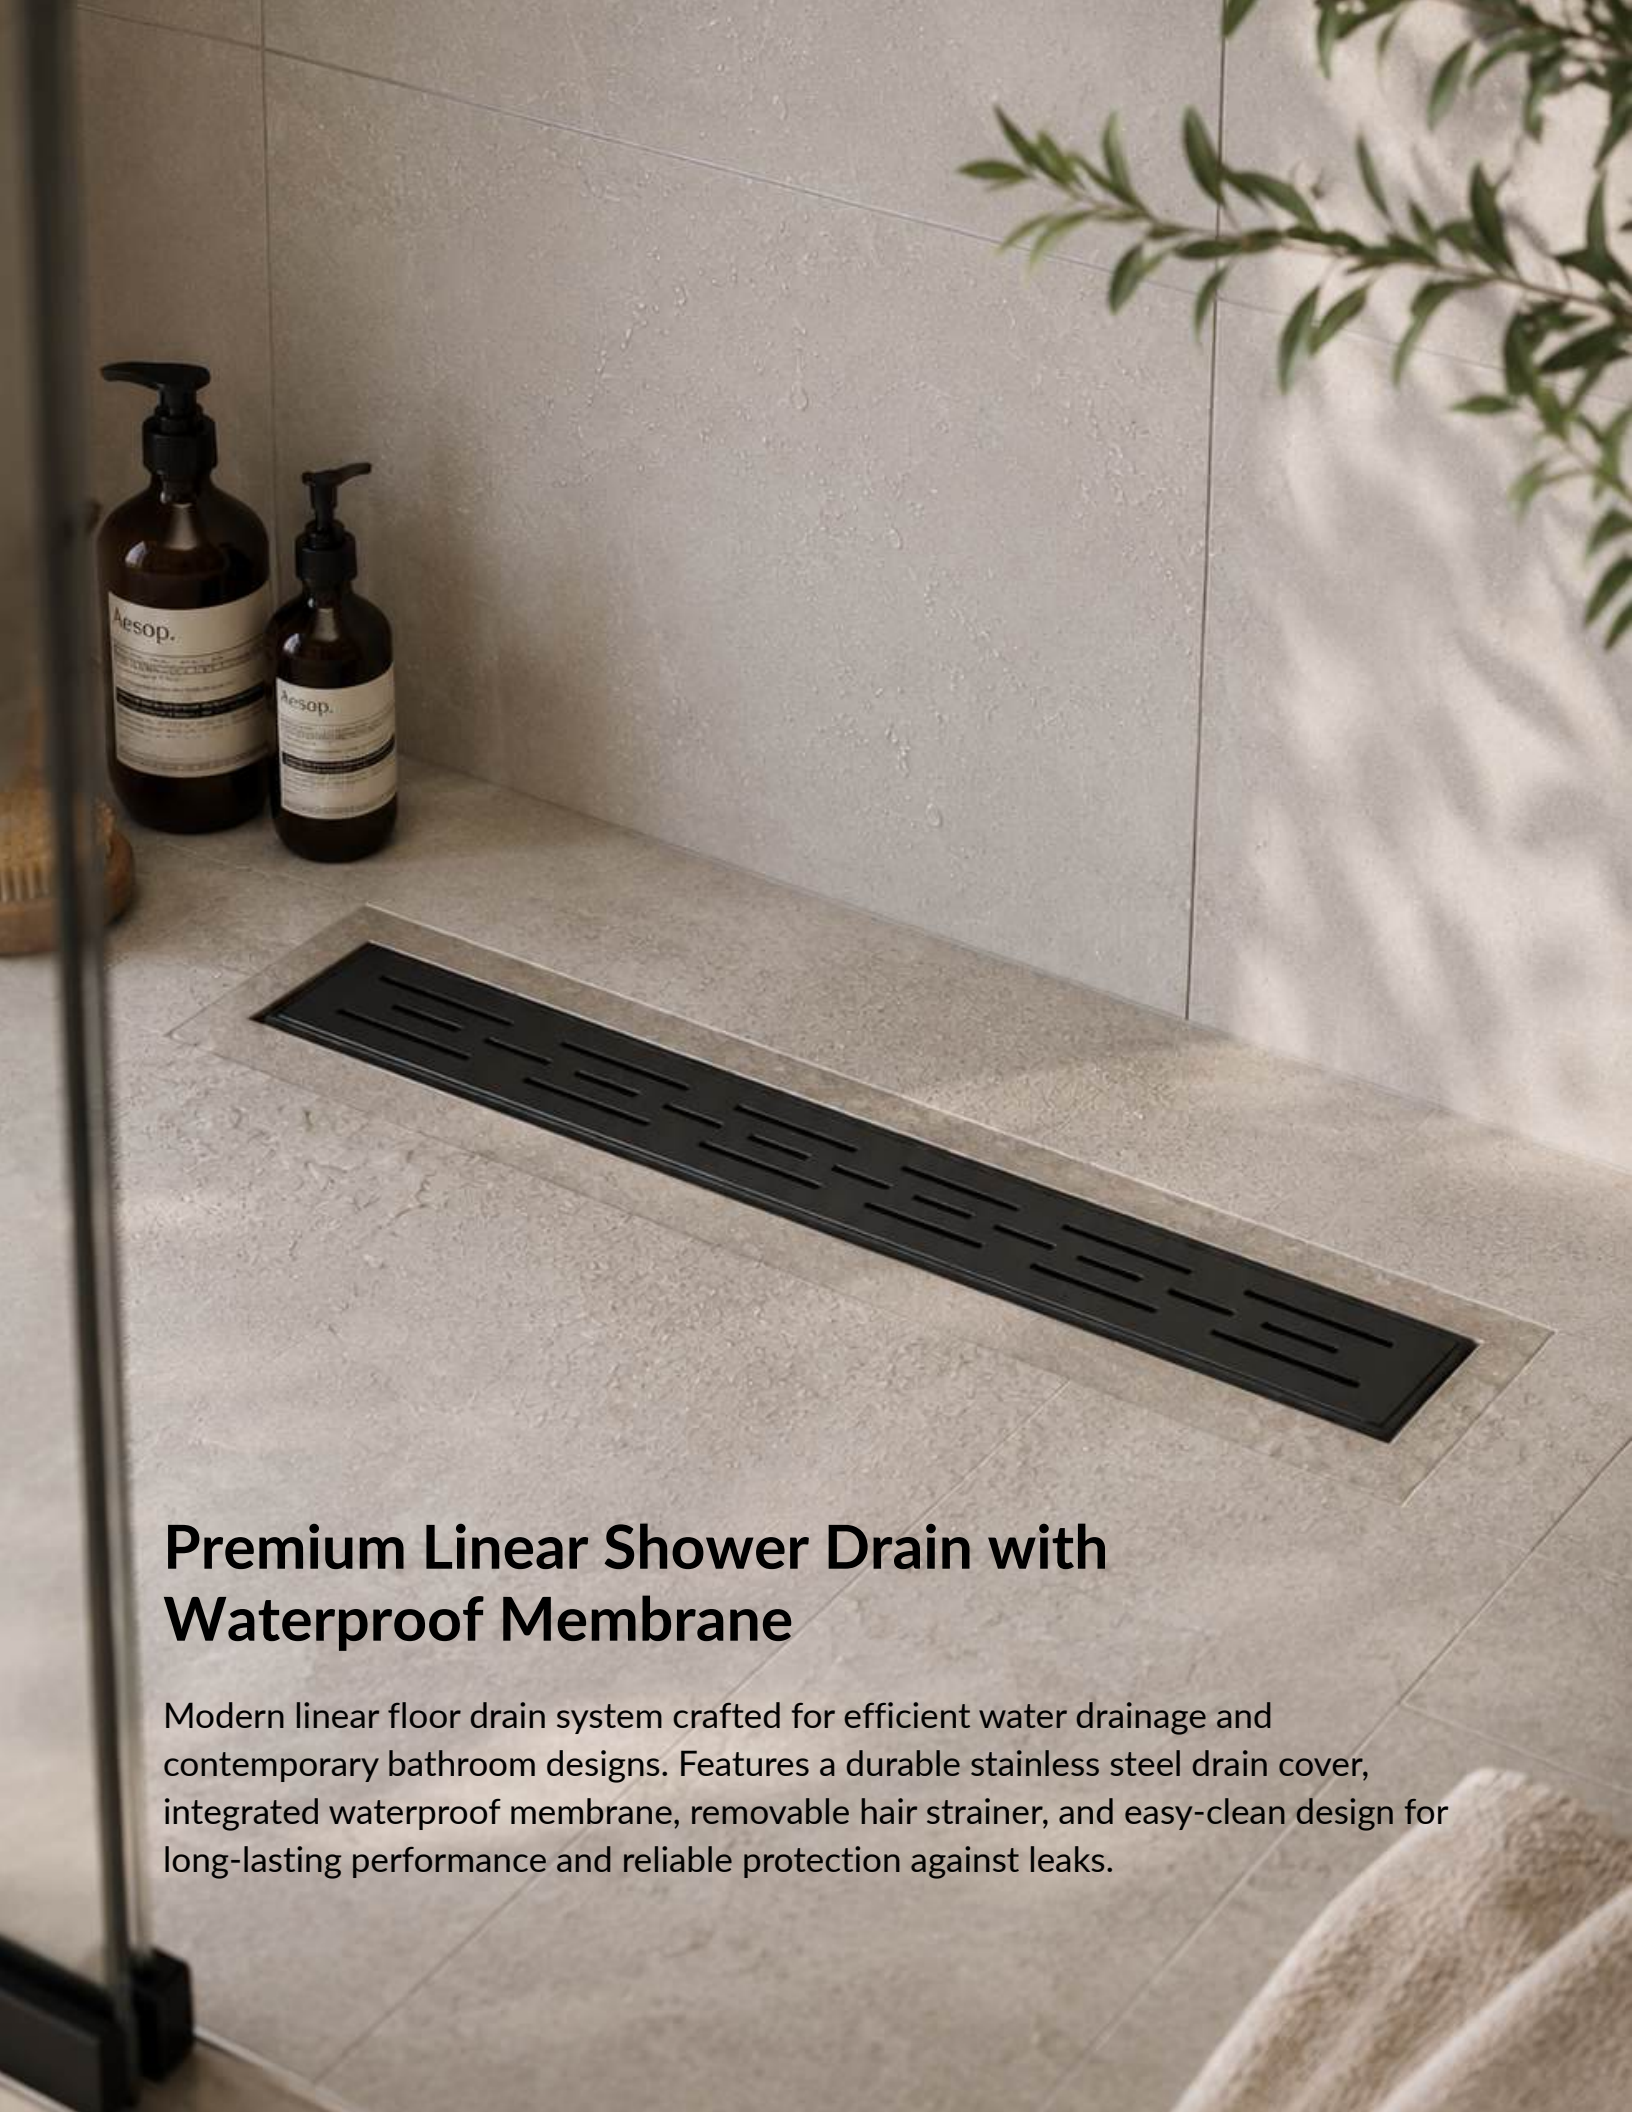

Silver

Available in 24"

ZM24C06-B

Linear Drain + Black Base
Stainless Steel - Full Kit with Flange
Black
Available in 2 sizes: 24", 32"

ZM24C06-S

Linear Drain + Black Base
Stainless Steel - Full Kit with Flange
Silver
Available in 2 sizes: 24", 32"

ZM24C06-G

Linear Drain + Black Base
Stainless Steel - Full Kit with Flange
Gold
Available in 2 sizes: 24", 32"

Premium Linear Shower Drain with Waterproof Membrane

Modern linear floor drain system crafted for efficient water drainage and contemporary bathroom designs. Features a durable stainless steel drain cover, integrated waterproof membrane, removable hair strainer, and easy-clean design for long-lasting performance and reliable protection against leaks.