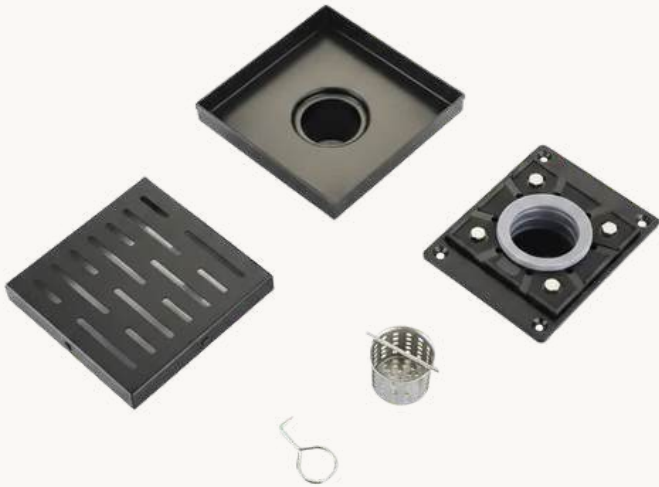

ND600-B

304 Stainless Steel Double Niche Shower Shelf
Black
24"(L)x 12"(W)x3.96"(D)

ND600-S

304 Stainless Steel Double Niche Shower Shelf
Silver
24"(L)x 12"(W)x3.96"(D)

ND600-G

304 Stainless Steel Double Niche Shower Shelf
Gold
24"(L)x 12"(W)x3.96"(D)

ND600-M

304 Stainless Steel Double Niche Shower Shelf
Marble
24"(L)x 12"(W)x3.96"(D)

Shower Linear Drains

Minimalist linear drains engineered for efficient water flow, seamless integration, and premium modern bathroom aesthetics.

ZM6C06-B

Square Drain Stainless Steel - Full Kit with
Flange
Black
6" x 6"

ZM6C06-S

Square Drain Stainless Steel - Full Kit with
Flange
Silver
6" x 6"

ZM6C06-G

Square Drain Stainless Steel - Full Kit with
Flange
Gold
6" x 6"