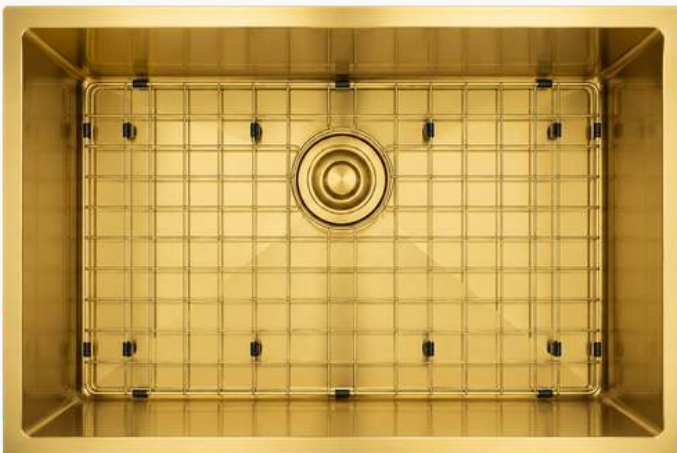

Soap Dispenser

Cup Washer

Pull Out Sprayer

Waterfall Timer

Single Bowl Workstation Kitchen Sink

32" × 18" premium single bowl workstation sink crafted from durable 304-grade stainless steel with a deep bowl and integrated ledge design. Includes a cutting board, roll-up drying rack, colander, and bottom grid for a modern all-in-one kitchen workspace.

WORKSTATION KITCHEN SINK

U3218-WS

Single Bowl 304 Stainless Steel Work Station
Kitchen Sink

Silver

32"(L)x 18"(W)x 9.5"(D)

U3218-WSB

Single Bowl 304 Stainless Steel Work Station
Kitchen Sink

Black

U3218-BM

Single Bowl 304 Stainless Steel Kitchen Sink

Black

32"(L)x 18"(W)x 9.5"(D)

U3218-S

Single Bowl 304 Stainless Steel Kitchen Sink

Silver

32"(L)x 18"(W)x 9.5"(D)

U3218-GM

Single Bowl 304 Stainless Steel Kitchen Sink

Gold

32"(L)x 18"(W)x 9.5"(D)

Double Bowl Memo Technology Kitchen Sink

32" × 18" × 9.5" SS304 stainless steel double bowl sink with durable nano coating, dual basket drains, protective grids, and a modern easy-clean design.