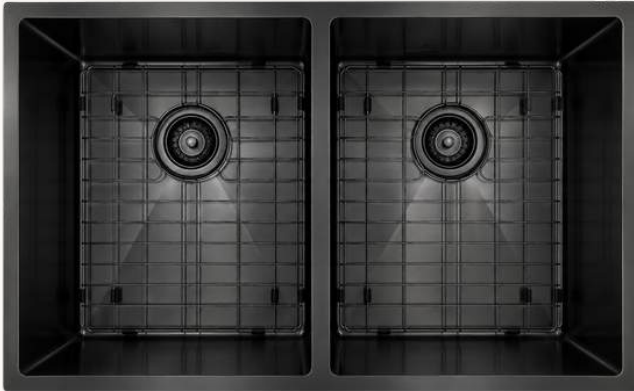

DOUBLE BOWL KITCHEN SINK

UD3218-BM

Double Bowl 304 Stainless Steel Kitchen Sink
Black
32"(L)x 18"(W)x 9.5"(D)