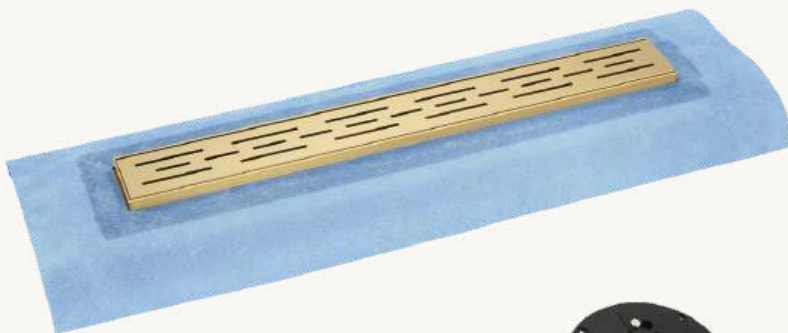

SH24C06-G

24" Linear Drain + Black Base with Membrane
Stainless Steel - Full Kit with Flange
Gold