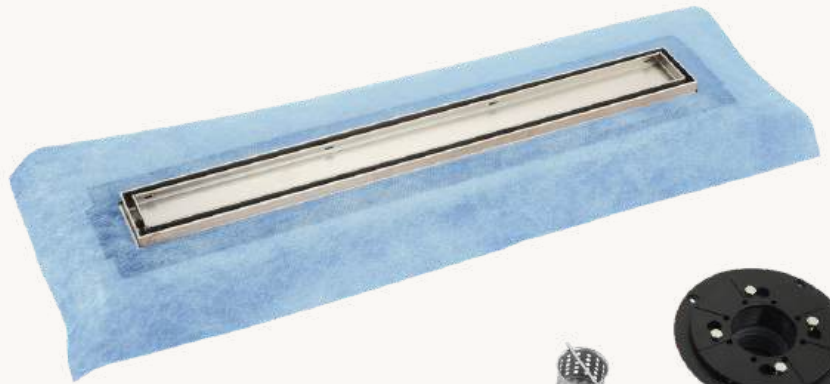

SH24C16-S

24" Linear Drain Tile-In + Black Base with
Membrane
Stainless Steel - Full Kit with Flange
Silver